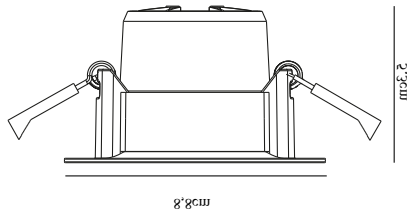

STAKE | DOWNLIGHT | WHITE

2110360101

nordlux®