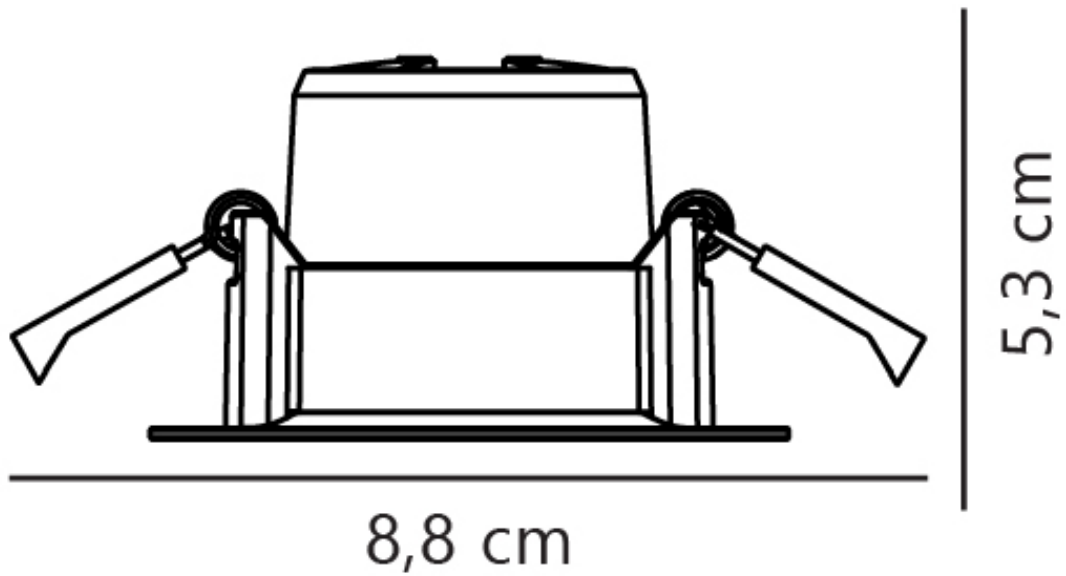

Nordlux - Stake - 2110360101 - LED White Recessed Ceiling Downlight