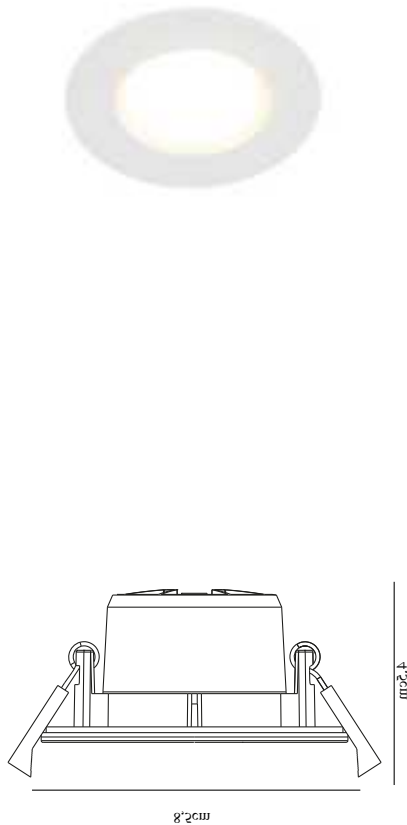

SIEGE | DOWNLIGHT | WHITE

2110370101

nordlux®

Voltage (V): 230 Volt
IP degree: IP65
Class (Class 1, Class 2, Class 3):
Class 2 (Double isolated)
Bulb base: LED Module
Parallel connection: True

Primary material: Plastic
Secondary material: Metal
Length of the cable (cm): 14
Color: White

Height (cm): 4.5
Built In Spot Diameter (cm): 8.5
Mount directly into insulation: True

EAN: 5704924006999
TUN: 2160504
Item Number: 2110370101
Pcs Per Master Carton: 3

Sales Box Height (cm): 13
Sales Box Width (cm): 13
Sales Box Depth (cm): 6.5
Sales Box Volume m³: 0.0011
Product net weight (kg): 0.141

Brightness of light (Lumen): 345
Color Temperature (K): 3000
Ra-value : 80
Lifetime (h): 20000
Beam Angle (°) : 100
Candela (cd) (for directional lamp only): 150
Energy Class: F
Actual Watt (W): 4.7

- Can be mounted directly into insulation • Water resistant (IP65) • Parallel connection possible (up to 15 downlights)
- External connector block/driver included • Easy installation • 5 year LED guarantee

Siege is a series of downlights that can be mounted directly into the insulation with no tooling needed. Perfect for the bathroom or other humid areas, as it has a high IP rating (IP65). Parallel connection possible with up to 15 downlights.