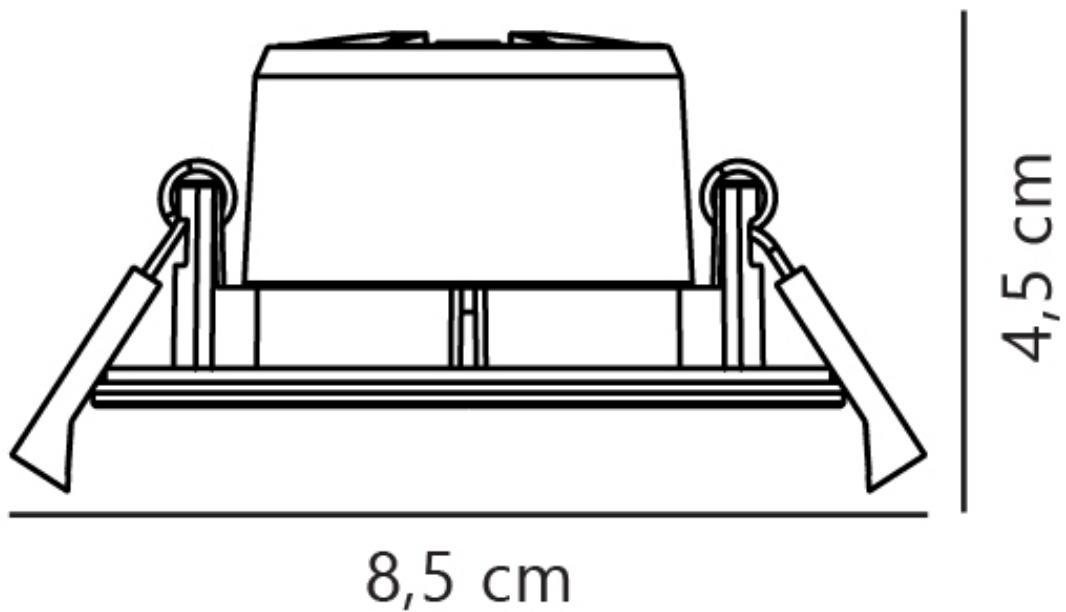

Nordlux - Siege - 2110370101 - LED White IP65 Bathroom Recessed Ceiling Downlight

CONTACT