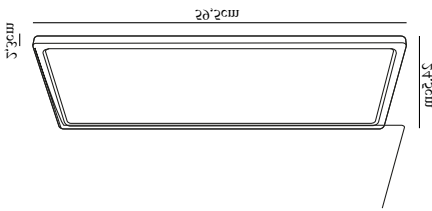

HARLOW 60X30 STEP | CEILING LIGHT | WHITE

2110496101

nordlux®

Voltage (V): 220-240 Volt
IP degree: IP54
Class (Class 1, Class 2, Class 3):
Class 2 (Double isolated)
Bulb base: LED Module
Parallel connection: False

Primary material: Plastic
Secondary material: Plastic
Color: White

Height (cm): 2.3
Width (cm): 59.5
Length (cm): 59.5

EAN: 5704924007118
TUN: 2160516
Item Number: 2110496101
Pcs Per Master Carton: 3
Sales Box Height (cm): 60.1

Sales Box Width(cm): 29.5
Sales Box Depth (cm): 2.8
Sales Box Volume m³ : 0.005
Product net weight (kg): 1.4

Brightness of light (Lumen): 2400
Color Temperature (K): 2700K
Ra-value : 80
Lifetime (h): 25000
Energy Class: F
Actual Watt (W): 0