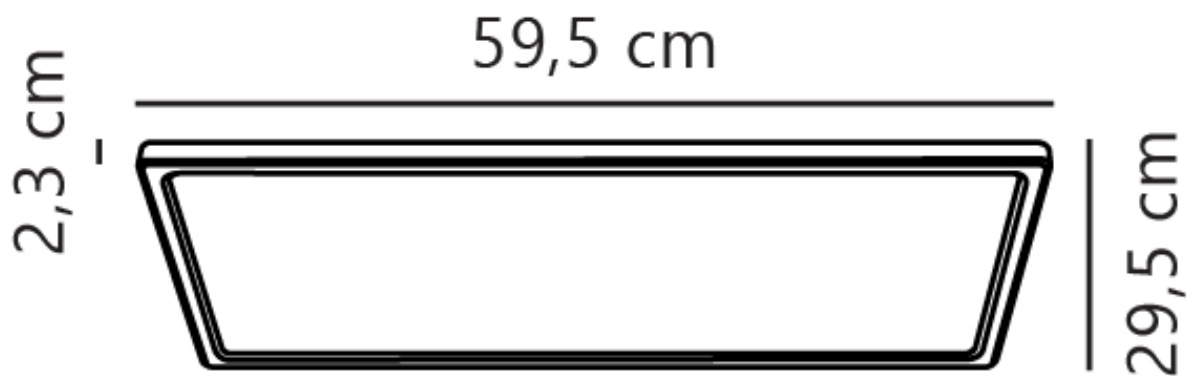

Nordlux - Harlow 60x30 Step - 2110496101 - LED White IP54 Bathroom Ceiling Flush Light