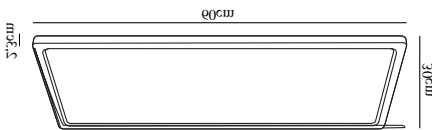

# HARLOW SMART RGB | CEILING LIGHT | WHITE

2110806101

nordlux®

Voltage (V): 220-240 Volt  
IP degree: IP54  
Class (Class 1, Class 2, Class 3):  
Class 2 (Double isolated)  
Bulb base: LED Module  
Parallel connection: True

Primary material: Plastic  
Secondary material: Plastic  
Color: White

Height (cm): 2.3  
Width (cm): 29.4  
Length (cm): 59.5  
Projection (cm): 2.5

EAN: 5704924007422  
TUN: 2160547  
Item Number: 2110806101  
Pcs Per Master Carton: 3  
Sales Box Height (cm): 60.1

Sales Box Width(cm): 29.5  
Sales Box Depth (cm): 2.8  
Sales Box Volume m<sup>3</sup> : 0.005  
Product net weight (kg): 1.4

Brightness of light (Lumen): 2200  
Color Temperature (K): 2700-6500  
Ra-value : 80  
Lifetime (h): 25000  
Beam Angle (°) : 120  
Candela (cd) (for directional lamp only): 0  
Energy Class: F  
Actual Watt (W): 21