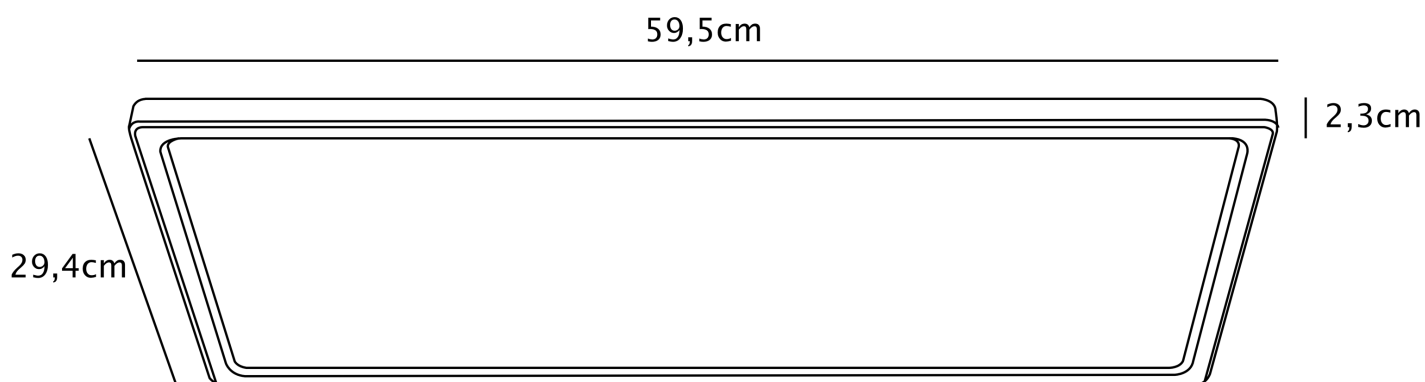

Nordlux - Harlow Smart - 2110806101 - LED White IP54 Flush Ceiling Light

CONTACT