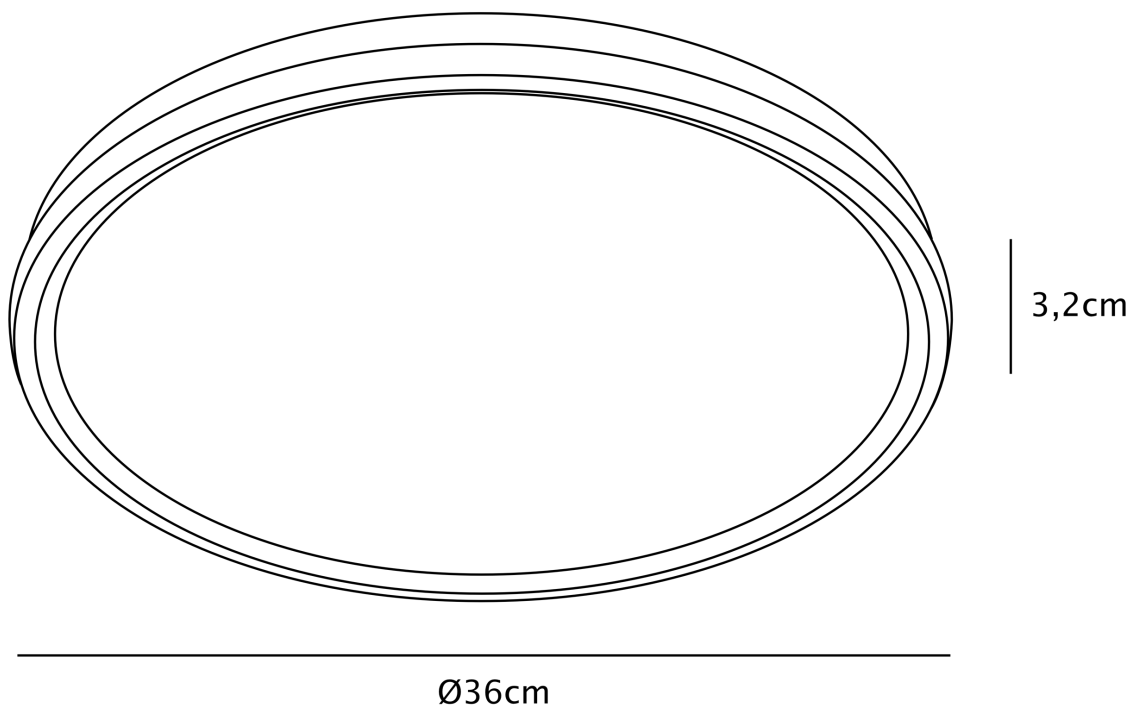

Nordlux - Liva Smart Color - 2110826101 - LED White IP54 Bathroom Ceiling Flush Light