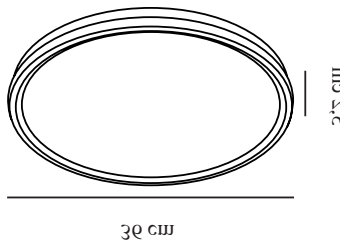

# LIVA SMART COLOUR | CEILING LIGHT | BLACK

nordlux®

2110826103

Voltage (V): 220-240 Volt  
IP degree: IP54  
Class (Class 1, Class 2, Class 3):  
Class 2 (Double isolated)  
Socket type: LED Module  
Parallel connection: False

Primary material: Plastic  
Secondary material: Plastic  
Colour: Black

Height (cm): 3.2  
Projection (cm): 3.2  
EAN: 5704924007446  
TUN: 2160549  
Item Number: 2110826103  
Pcs Per Master Carton: 3  
Sales Box Height (cm): 36.8

Sales Box Width(cm): 36.5  
Sales Box Depth (cm): 3.8  
Sales Box Volume m<sup>3</sup> : 0.0051  
Product net weight (kg): 1.18

Brightness of light (Lumen): 2100  
Colour temperature (Kelvin):  
2700-6500  
Ra-value : 80  
Lifetime (hours): 25000  
Beam angle (°) : 120  
Candela (cd) (for directional  
lamp only): 0  
Energy class: F  
Actual watt (W): 21

- Adjust brightness, warmth and the colour of the light with the Smart app or remote control
- Suitable for the bathroom (IP44)
- 5-year LED guarantee

Liva is a round ceiling light with a streamlined and classic design. Create your own unique ambience by setting different colours for the backlight and the downward-facing light. Use the Nordlux Smart app on your smartphone or tablet to adjust the light from cool to warm white, choose a colour and dim the light. You can also add a Smart Remote Control to control your lights without using your smartphone.