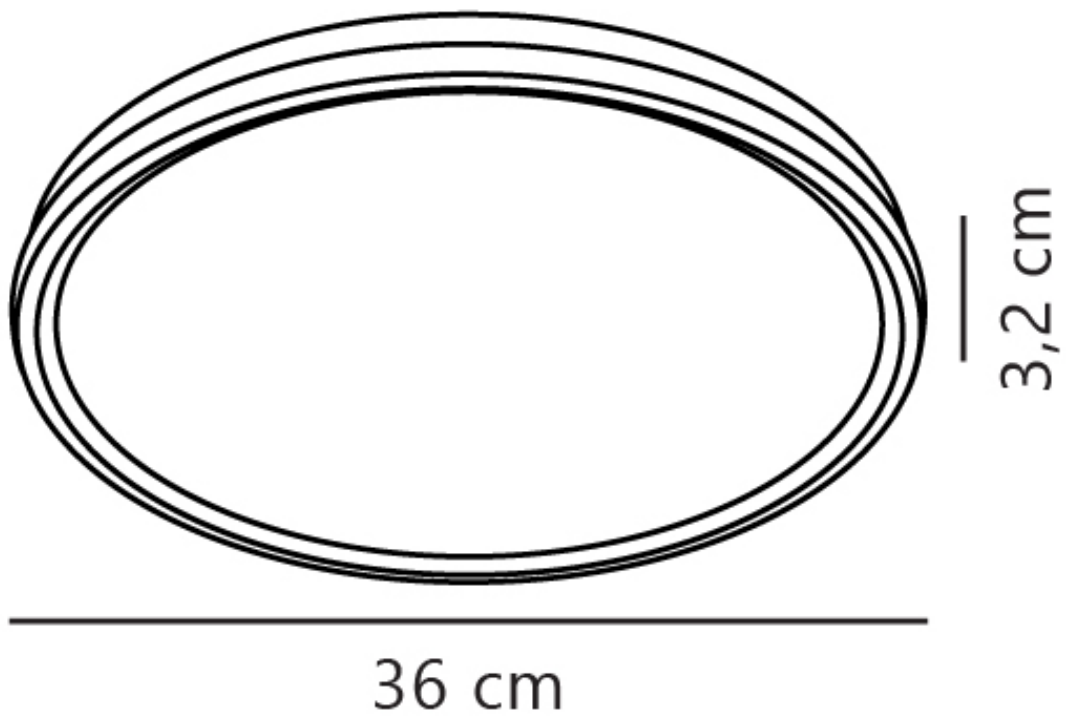

Nordlux - Liva Smart Color - 2110826103 - LED Black IP54 Bathroom Ceiling Flush Light

CONTACT