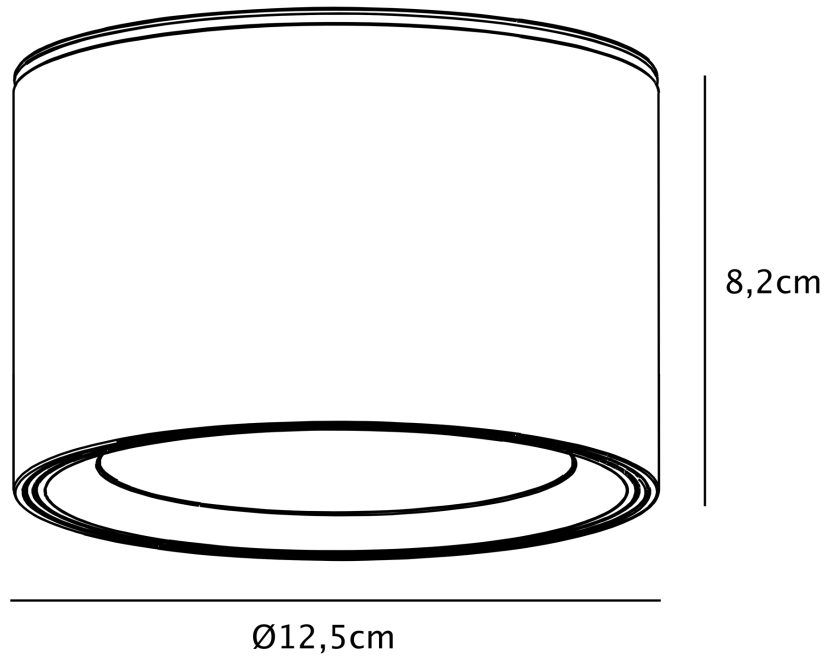

Nordlux - Landon Smart - 2110840101 - LED White IP44 Bathroom Ceiling Flush Light