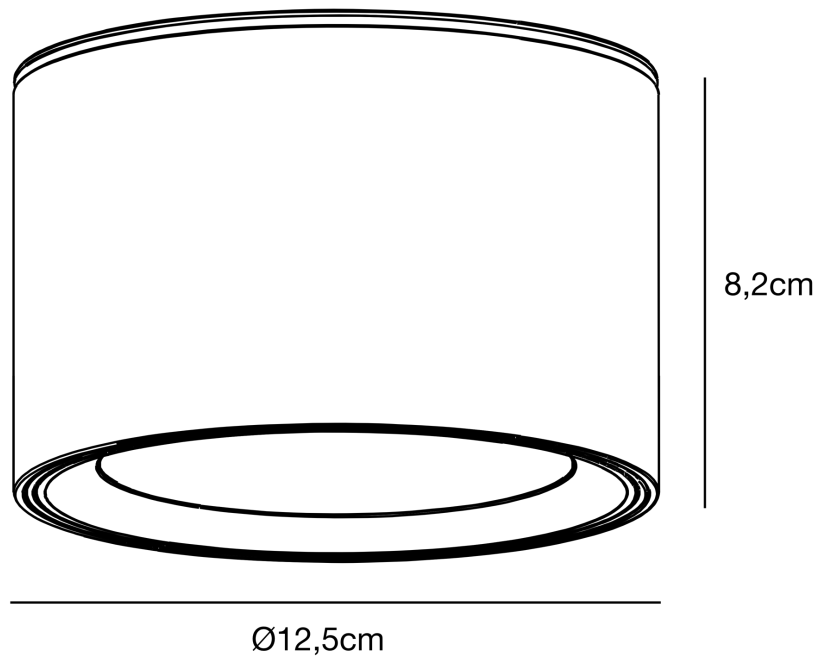

Nordlux - Landon Smart - 2110840103 - LED Black IP44 Bathroom Ceiling Flush Light