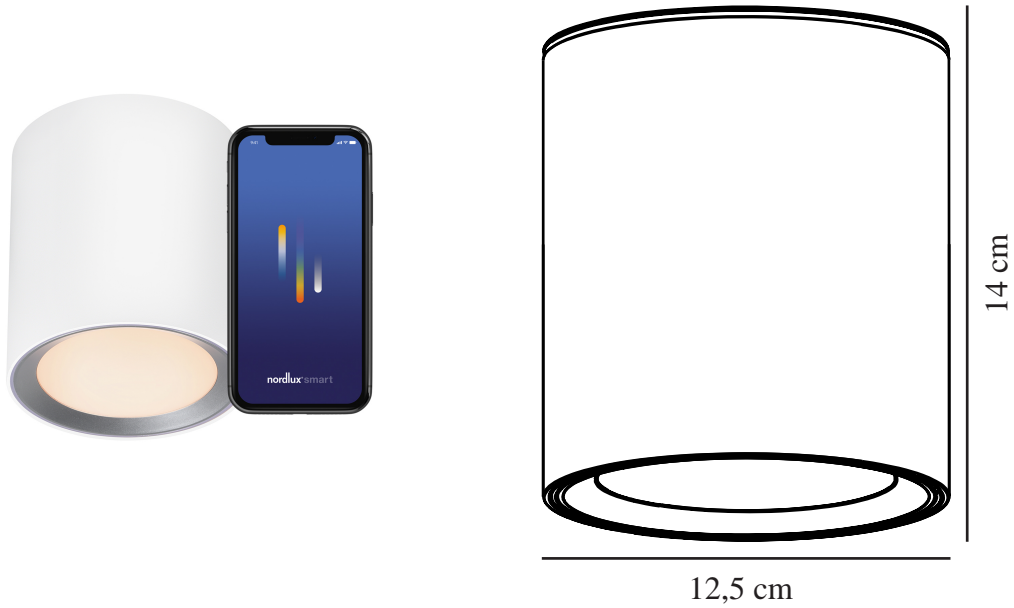

LANDON SMART LONG | CEILING LIGHT | WHITE **nordlux®**

2110850101

Voltage (V): 220-240 Volt
IP degree: IP44
Class (Class 1, Class 2, Class 3):
Class 2 (Double isolated)
Socket type: LED Module
Parallel connection: True

Primary material: Metal
Secondary material: Plastic
Colour: White

Height (cm): 14
Projection (cm): 14
EAN: 5704924007477
TUN: 2160552
Item Number: 2110850101
Pcs Per Master Carton: 3
Sales Box Height (cm): 17.25

Sales Box Width(cm): 13
Sales Box Depth (cm): 13
Sales Box Volume m³ : 0.0029
Product net weight (kg): 0.66

Brightness of light (Lumen): 700
Colour temperature (Kelvin):
2700-6500
Ra-value : 80
Lifetime (hours): 25000
Beam angle (°) : 110
Candela (cd) (for directional
lamp only): 0
Energy class: F
Actual watt (W): 8

Landon is a series of surface mounted downlights where you can dim and turn the light on and off using the Nordlux Smart app. You can also adjust the light from cold to warm white according to your needs. The high IP protection (IP44) makes this downlight suitable for the bathroom.