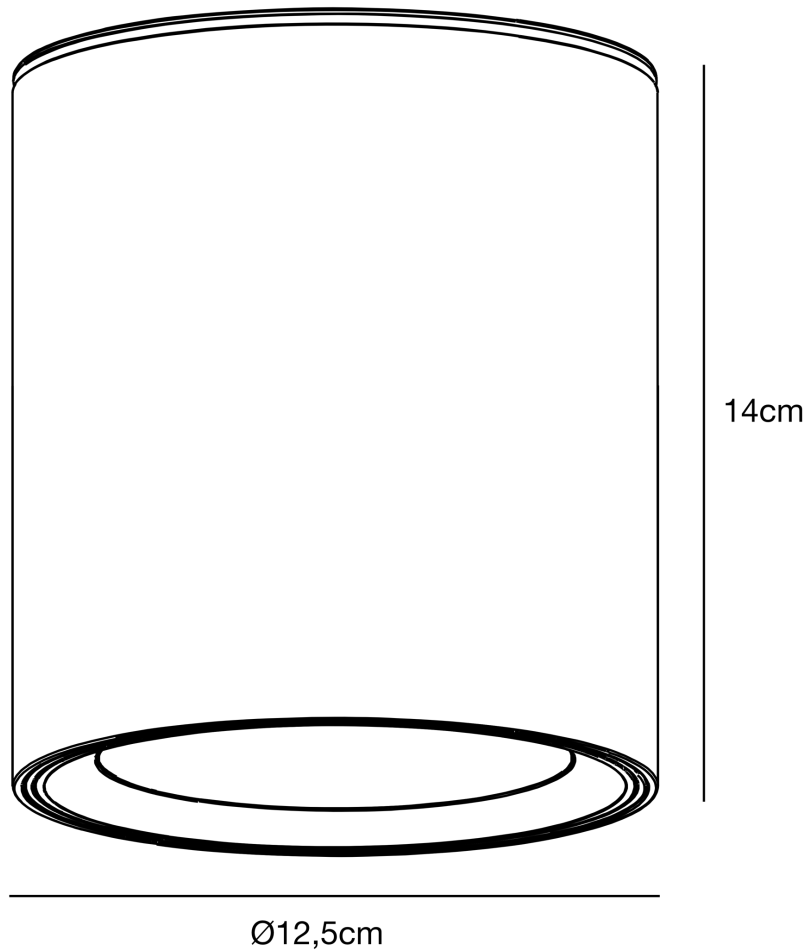

Nordlux - Landon Smart - 2110850101 - LED White IP44 Bathroom Ceiling Flush Light

CONTACT