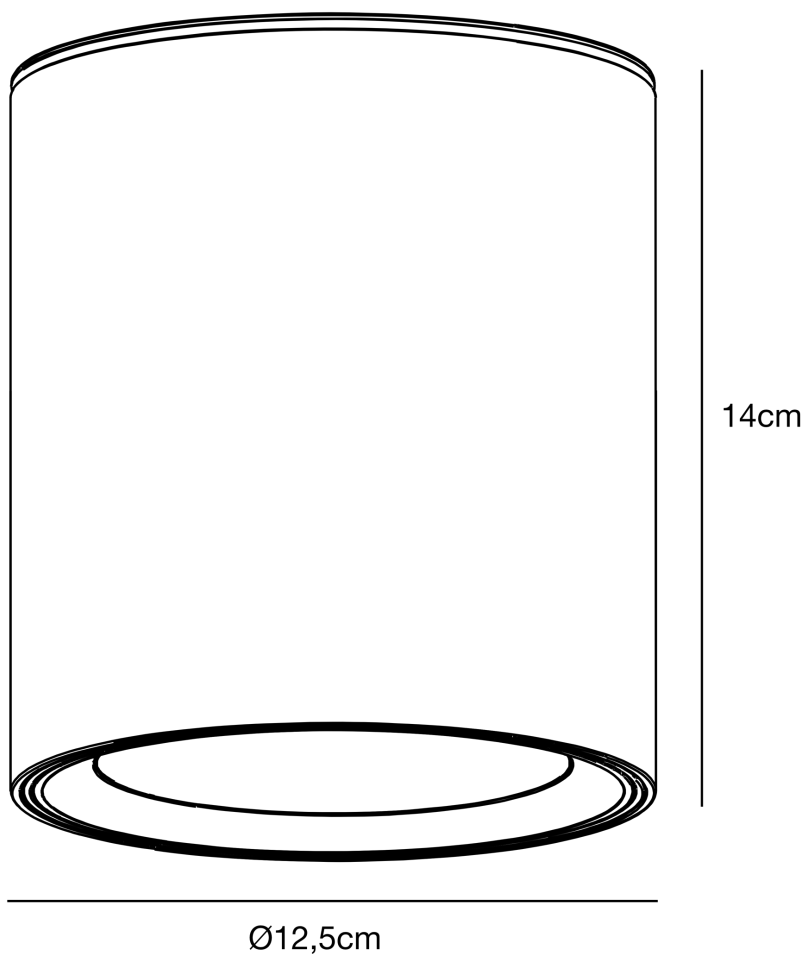

Nordlux - Landon Smart - 2110850103 - LED Black IP44 Bathroom Ceiling Flush Light

CONTACT