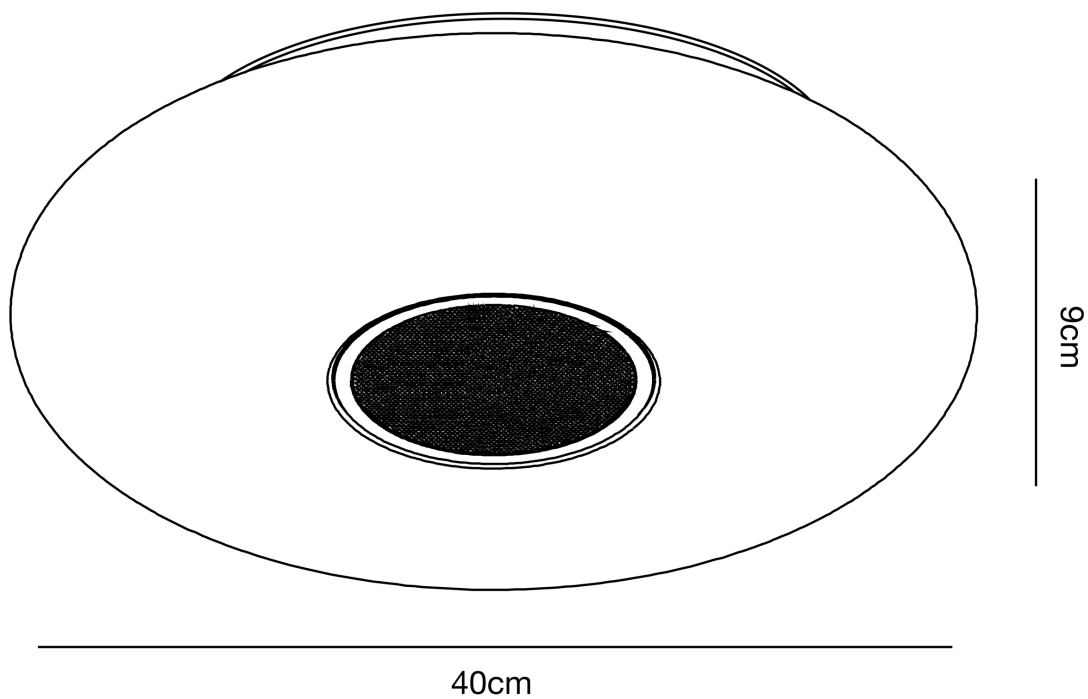

Nordlux - Djay Smart Color - 2110886101 - LED Matt White IP54 Bathroom Ceiling Flush Light