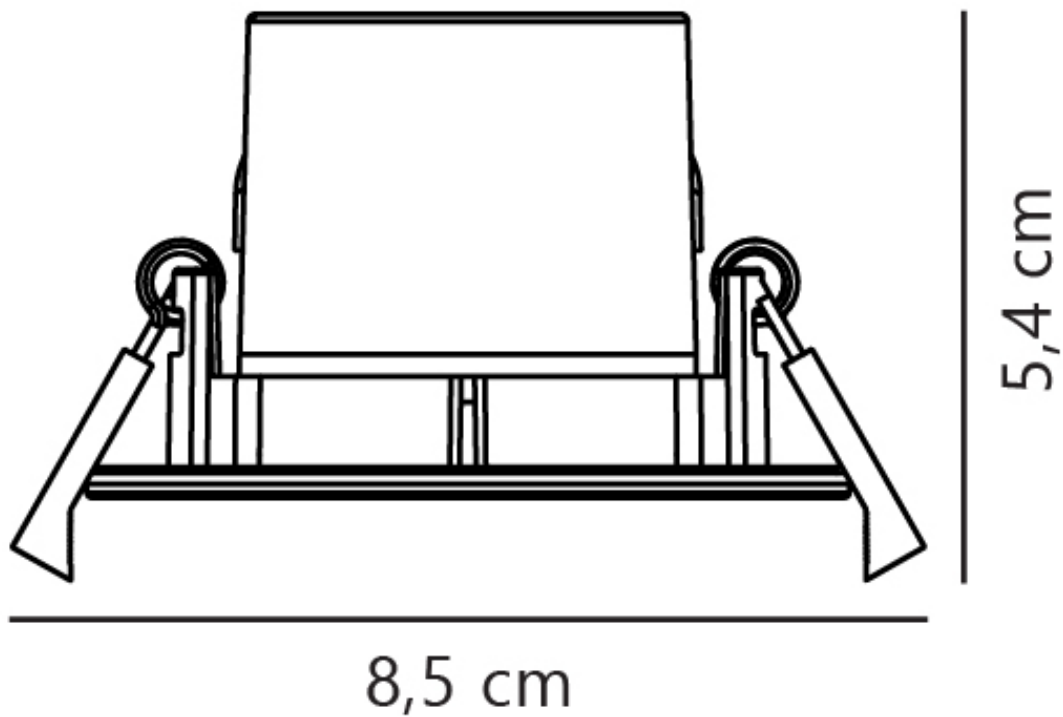

Nordlux - Don Smart Color - 2110900101 - LED White IP65 Bathroom Recessed Ceiling Downlight

CONTACT