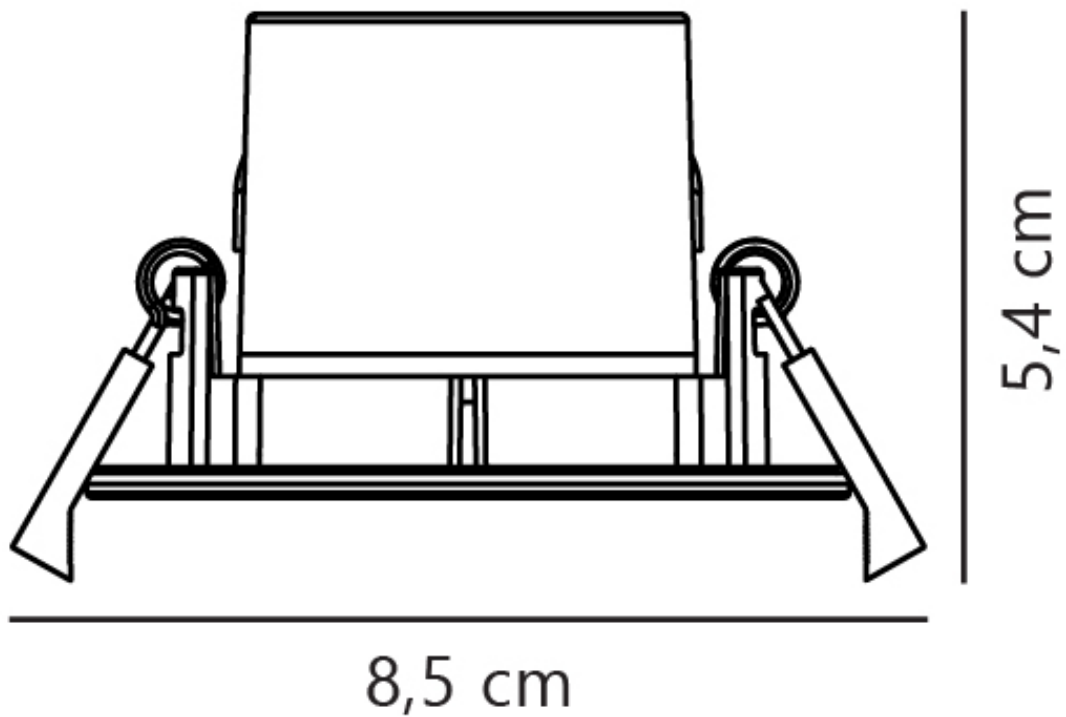

Nordlux - Don Smart Color - 2110900103 - LED Black IP65 Bathroom Recessed Ceiling Downlight

CONTACT