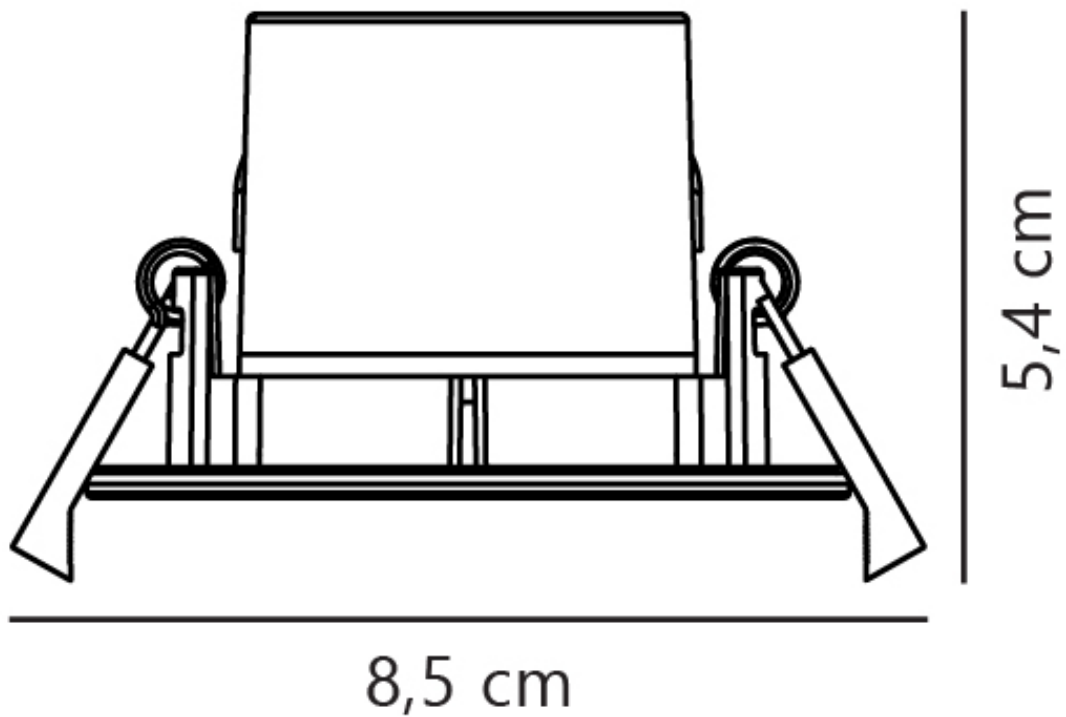

Nordlux - Don Smart Color - 2110900155 - LED Brushed Nickel IP65 Bathroom Recessed Ceiling Downlight

CONTACT