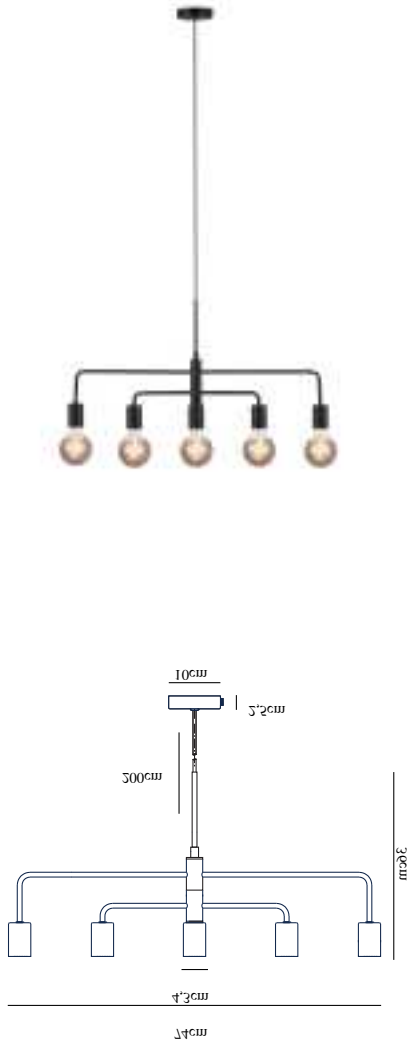

# GLOOM | PENDANT | BLACK

2113053003

nordlux®

Voltage (V): 230 Volt  
IP degree: IP20  
Maximum bulb wattage (W): 40W  
Class (Class 1, Class 2, Class 3):  
Class 2 (Double isolated)  
Bulb base: E27

Primary material: Metal  
Color of the cable: Black  
Length of the cable (cm): 200  
Surface material of the cable:  
Plastic  
Is the cable replaceable: False  
Color: Black

Height (cm): 36  
Width (cm): 74  
Shade Diameter (cm): 4.3  
Length (cm): 4.3  
Turning Angle (°): 350

EAN: 5704924006227  
TUN: 2148630  
Item Number: 2113053003  
Pcs Per Master Carton: 4

Sales Box Height (cm): 7  
Sales Box Width(cm): 73.5  
Sales Box Depth (cm): 23  
Sales Box Volume m<sup>3</sup> : 0.0118  
Product net weight (kg): 1.5

- Modern interpretation of the classic chandelier
- Rotatable arms
- Create your own design expression with a decorative bulb

Gloom is a redesign of the classic chandelier with a modern and elegant twist. The pendant has rotatable arms for easy adjustment. Create your own unique design expression by adding decorative bulbs.