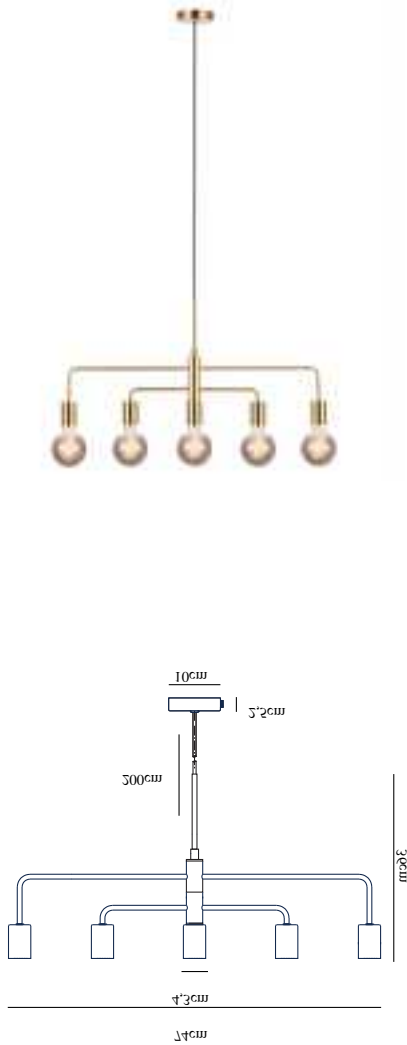

GLOOM | PENDANT | BRASS

2113053035

nordlux®

Voltage (V): 230 Volt
IP degree: IP20
Maximum bulb wattage (W): 40W
Class (Class 1, Class 2, Class 3):
Class 2 (Double isolated)
Bulb base: E27

Primary material: Metal
Color of the cable: Black
Length of the cable (cm): 200
Surface material of the cable:
Plastic
Is the cable replaceable: False
Color: Brass

Height (cm): 36
Width (cm): 74
Shade Diameter (cm): 4.3
Length (cm): 4.3
Turning Angle (°): 350

EAN: 5704924006234
TUN: 2148629
Item Number: 2113053035
Pcs Per Master Carton: 4

Sales Box Height (cm): 7
Sales Box Width(cm): 73.5
Sales Box Depth (cm): 23
Sales Box Volume m³ : 0.0118
Product net weight (kg): 1.5

- Modern interpretation of the classic chandelier
- Rotatable arms
- Create your own design expression with a decorative bulb

Gloom is a redesign of the classic chandelier with a modern and elegant twist. The pendant has rotatable arms for easy adjustment. Create your own unique design expression by adding decorative bulbs.