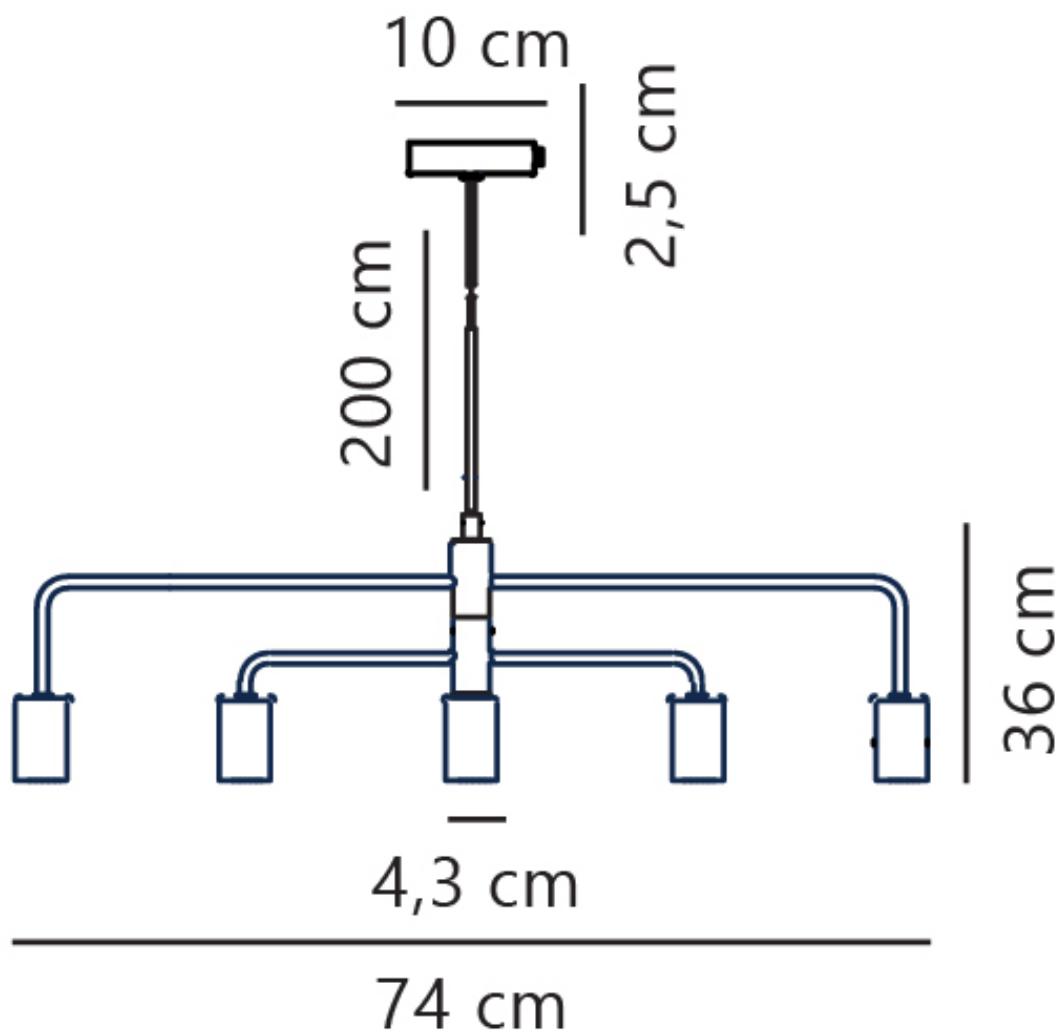

Nordlux - Gloom 5-Spot - 2113053035 - Brass 5 Light Ceiling Pendant Light

CONTACT