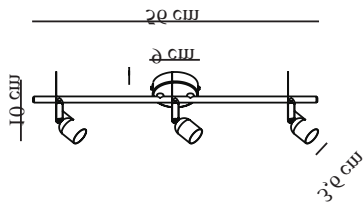

AVENUE 3-RAIL | SPOT LIGHT | BRUSHED STEEL **nordlux**[®]

2113190132

Voltage (V): 220-240 Volt
IP degree: IP20
Maximum bulb wattage (W):
3X35W
Class (Class 1, Class 2, Class 3):
Class 1 (Earth contact)
Socket type: GU10
Parallel connection: False

Height (cm): 10
Width (cm): 56.5
Length (cm): 56.5
Tilt Angle (°): 90
Turning Angle (°): 320

EAN: 5704924009426
TUN: 2258631
Item Number: 2113190132

Pcs Per Master Carton: 3
Sales Box Height (cm): 11
Sales Box Width(cm): 57.5
Sales Box Depth (cm): 10
Sales Box Volume m³ : 0.0063
Product net weight (kg): 0.5

Primary material: Metal
Colour: Brushed steel

• Industrial style • Tilting and turning shade

The Avenue ceiling rail in a classic design provides a practical light suitable for most rooms in the home. The ceiling light has three lamp heads that can be tilted in different directions giving the light a wide range of uses. For example, use it in the living room, kitchen, foyer, or children's room.