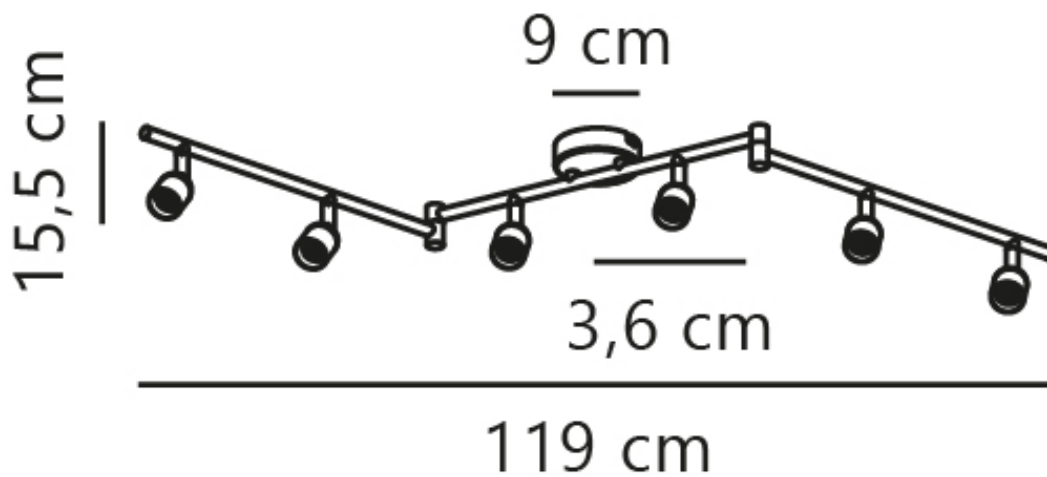

Nordlux - Avenue 6-Rail - 2113210132 - Steel 6 Light Ceiling Spotlight

CONTACT