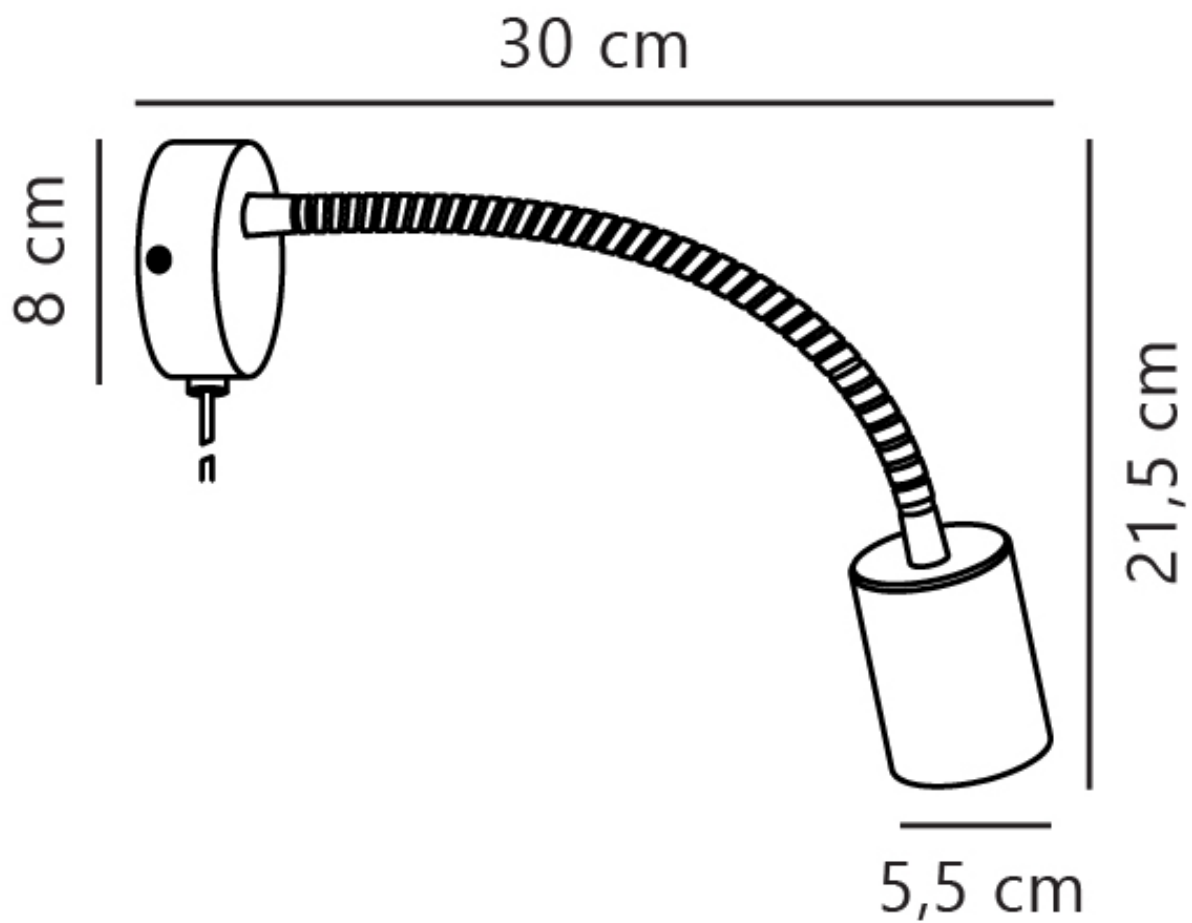

Nordlux - Explore Flex - 2113261001 - White Plug In Reading Wall Light

CONTACT