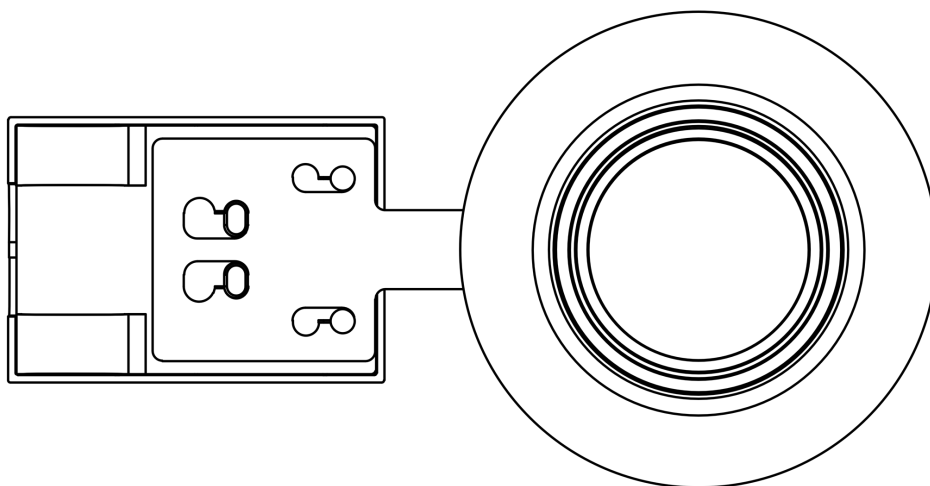

Nordlux - Umberto - 2210100001 - White IP44 Bathroom Recessed Ceiling Downlight

8 cm

Ø9,6 cm

18,8 cm

CONTACT