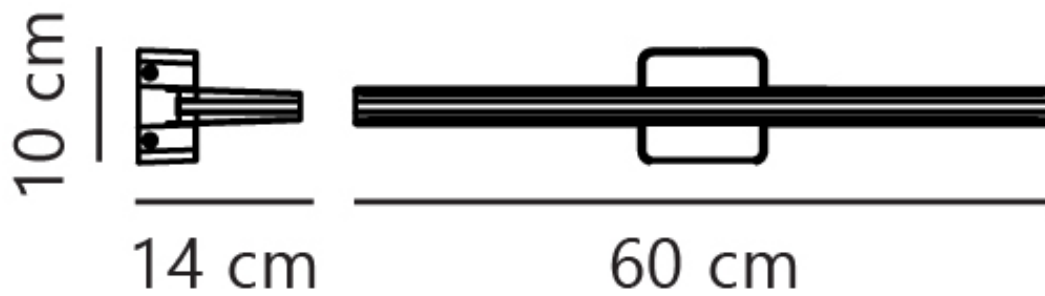

Nordlux - Tinia 60 - 2210141001 - LED White IP44 Bathroom Strip Wall Light

CONTACT