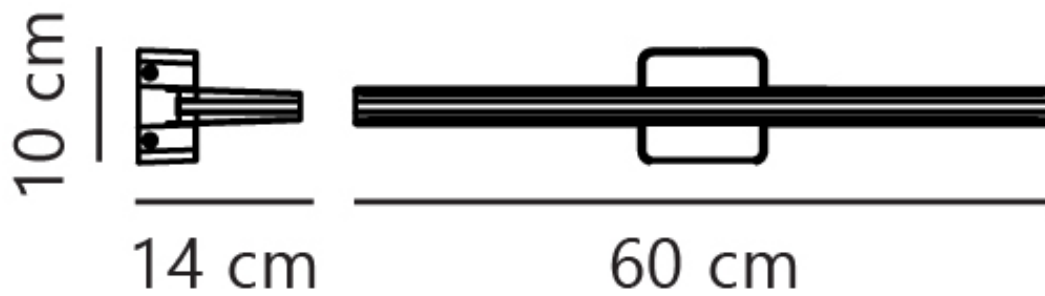

Nordlux - Tinia - 2210141003 - LED Black White IP44 Bathroom Strip Wall Light

CONTACT