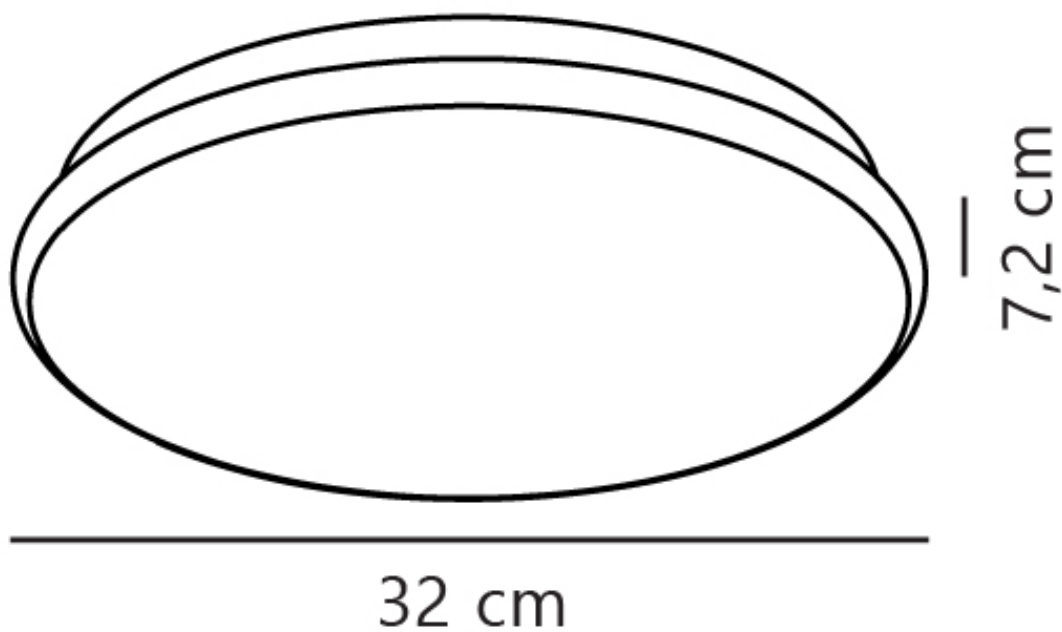

Nordlux - Montone - 2210476101 - LED White IP44 Bathroom Ceiling Flush Light