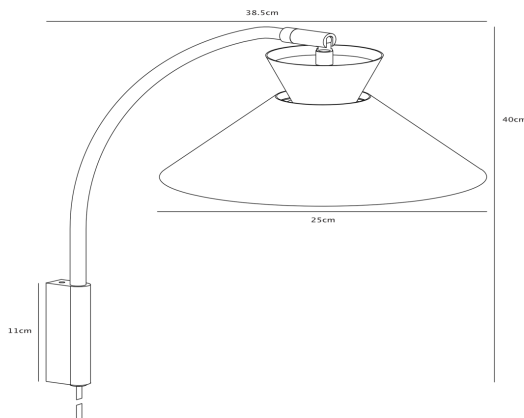

Nordlux - Dial - 2213371003 - Black Plug In Wall Light

REFERENCE

- SKU: FCL-21842
- Supplier SKU: 2213371003
- Barcode: 5704924013744

DESCRIPTION

Dial is a modern and contemporary family inspired by distinctive lighting designs from the 50s. The style is Nordic and streamlined, with an open and geometric shape that allows for lots of light to shine through. The open shade creates a decorative uplight effect when the light is turned on. The curved wall bracket supports the light and elegant expression.

CATEGORY

- Brand: Nordlux
- Family: Dial
- Category: Indoor Lighting / Wall / Decorative - plug in

APPEARANCE

- Base: Black Paint

DIMENSION

- Height: 402mm
- Width: 250mm
- Depth: 385mm
- Weight: .87kg

LIGHT SOURCE

- Lamp included: No
- Lamp detail: 40W Max E27 ES (required)
- Non-dimmable
- Energy class: Not applicable
- Switch: In-line On/Off Switch

SPECIFICATION

- Ingress protection: IP20
- Class: Class II - Double Insulated, No Earth
- Voltage: 240V