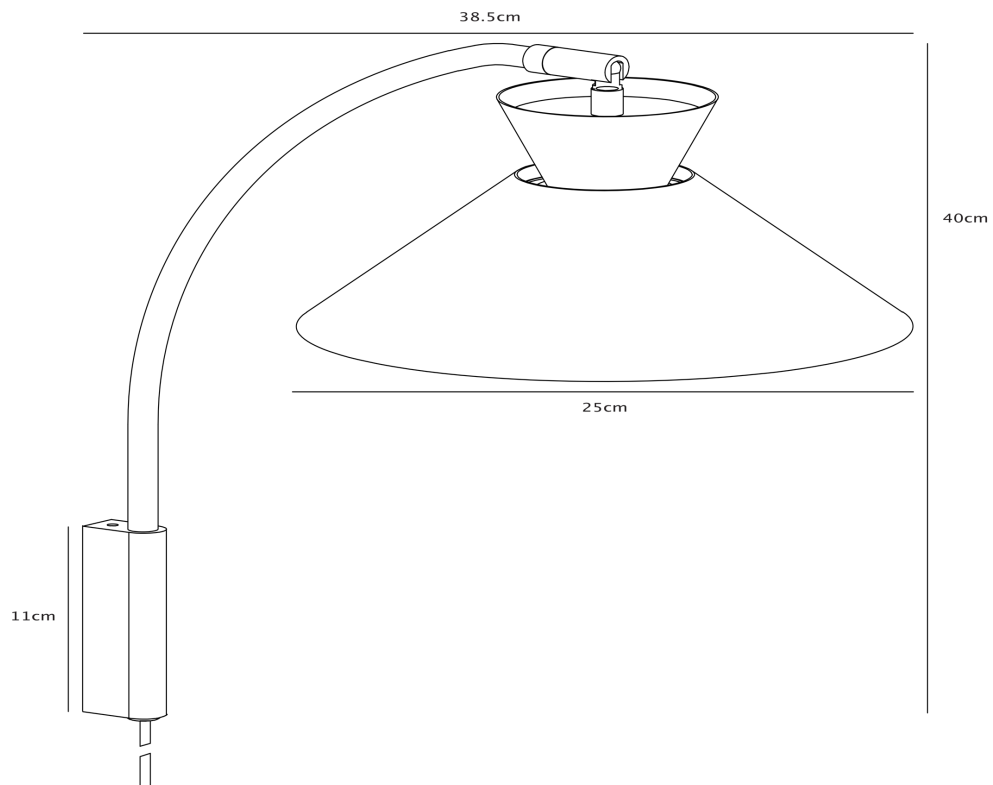

Nordlux - Dial - 2213371003 - Black Plug In Wall Light

CONTACT