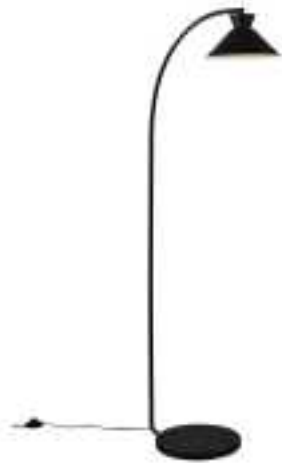

DIAL | FLOOR LAMP | BLACK

2213394003

nordlux®

Voltage (V): 220-240 Volt
IP degree: IP20
Maximum bulb wattage (W): 40W
Class (Class 1, Class 2, Class 3):
Class 2 (Double isolated)
Bulb base: E27
Switch placement: On the base
Parallel connection: False

Color: Black
Height (cm): 150
Width (cm): 25
Tube Diameter (cm): 1.6
Shade Diameter (cm): 25
Outdoor base dimension (cm): 30
Length (cm): 25

Item Number: 2213394003
Pcs Per Master Carton: 2
Sales Box Height (cm): 67
Sales Box Width(cm): 34
Sales Box Depth (cm): 16
Sales Box Volume m³ : 0.0364
Product net weight (kg): 3.6

Primary material: Metal
Secondary material: Metal
Color of the cable: Black
Length of the cable (cm): 150
Surface material of the cable:
Plastic
Is the cable replaceable: False

EAN: 5704924013768
TUN: 2310300

- Nordic simplicity with clean lines
- Decorative upright effect creating a floating vibe
- Updated look from the fifties and sixties
- Adjustable lamp head for a directional light

Dial is a modern and contemporary family inspired by distinctive lighting designs from the 50s. The style is Nordic and streamlined, with an open and geometric shape that allows for lots of light to shine through. The open shade creates a decorative upright effect when the light is turned on. The curved wall bracket supports the light and elegant expression.