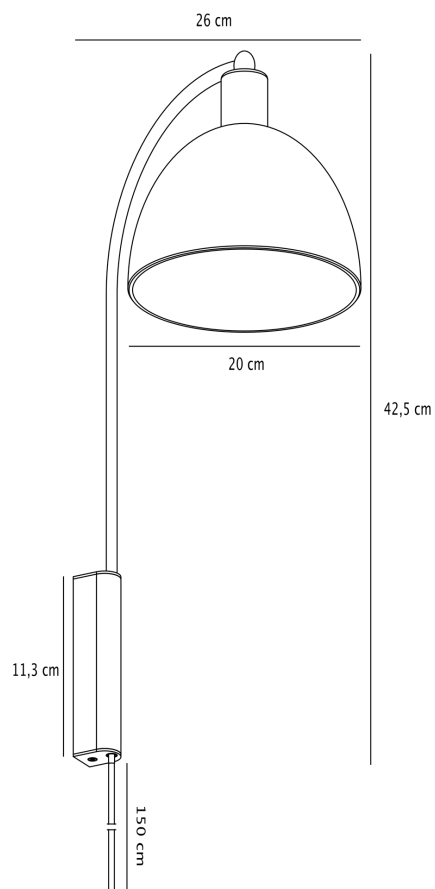

Nordlux - Ellen 20 - 2213701035 - Brass Opal Glass Plug In Wall Light