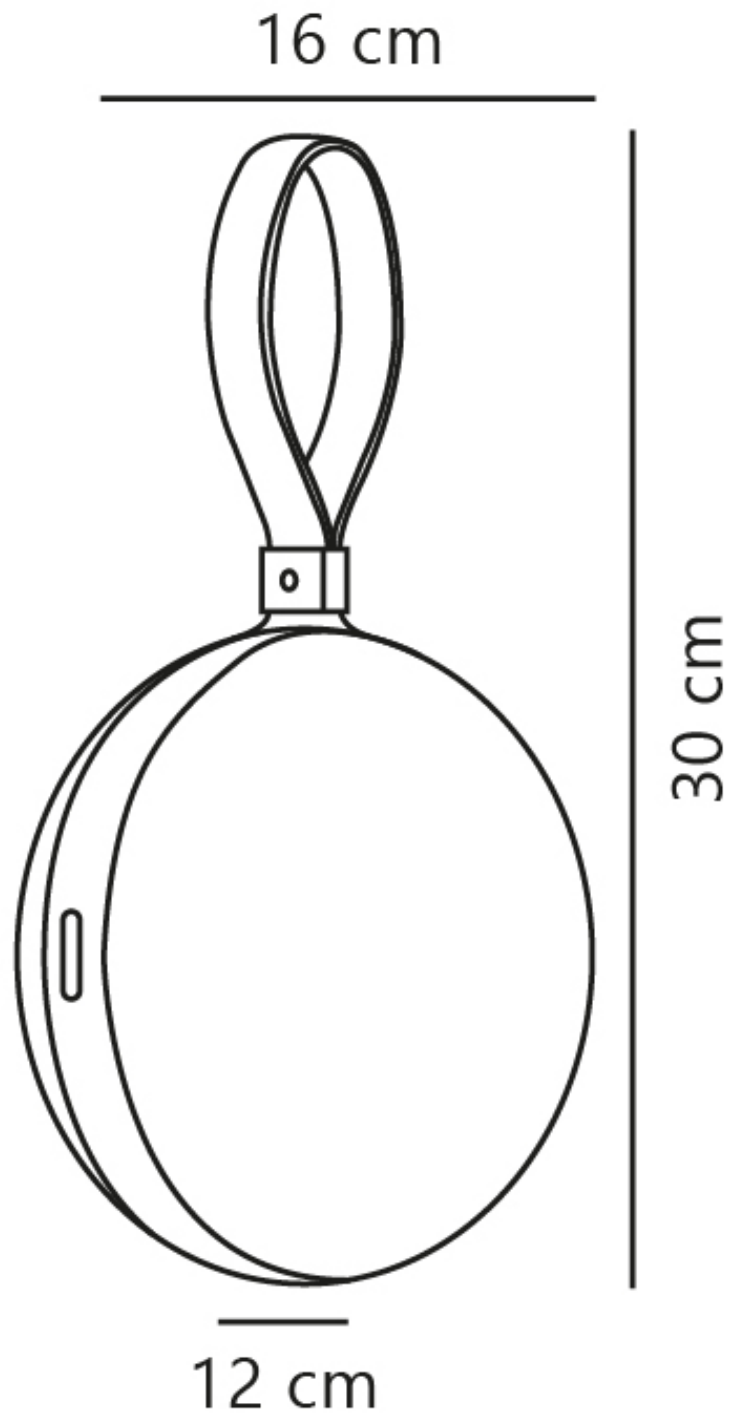

Nordlux - Bring To-Go - 2218023001 - LED Black White IP54 Touch Outdoor Portable Lamp