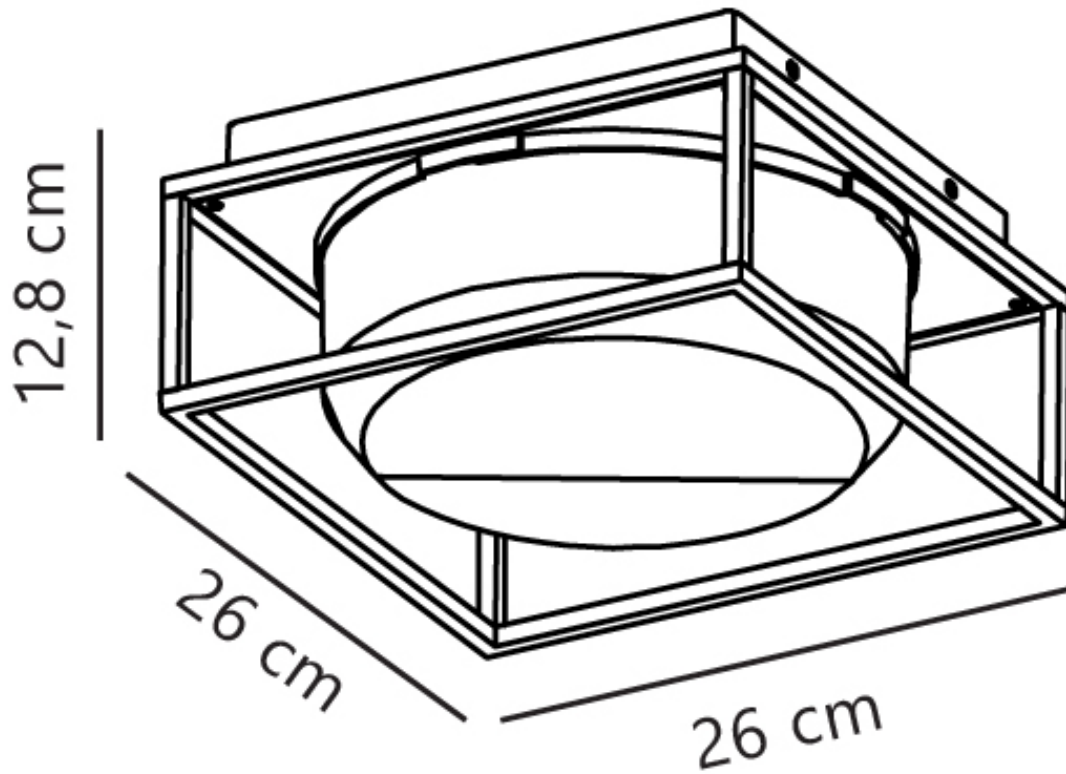

Nordlux - Griffin - 2218126047 - Black Smoked 2 Light IP44 Outdoor Ceiling Flush Light

CONTACT