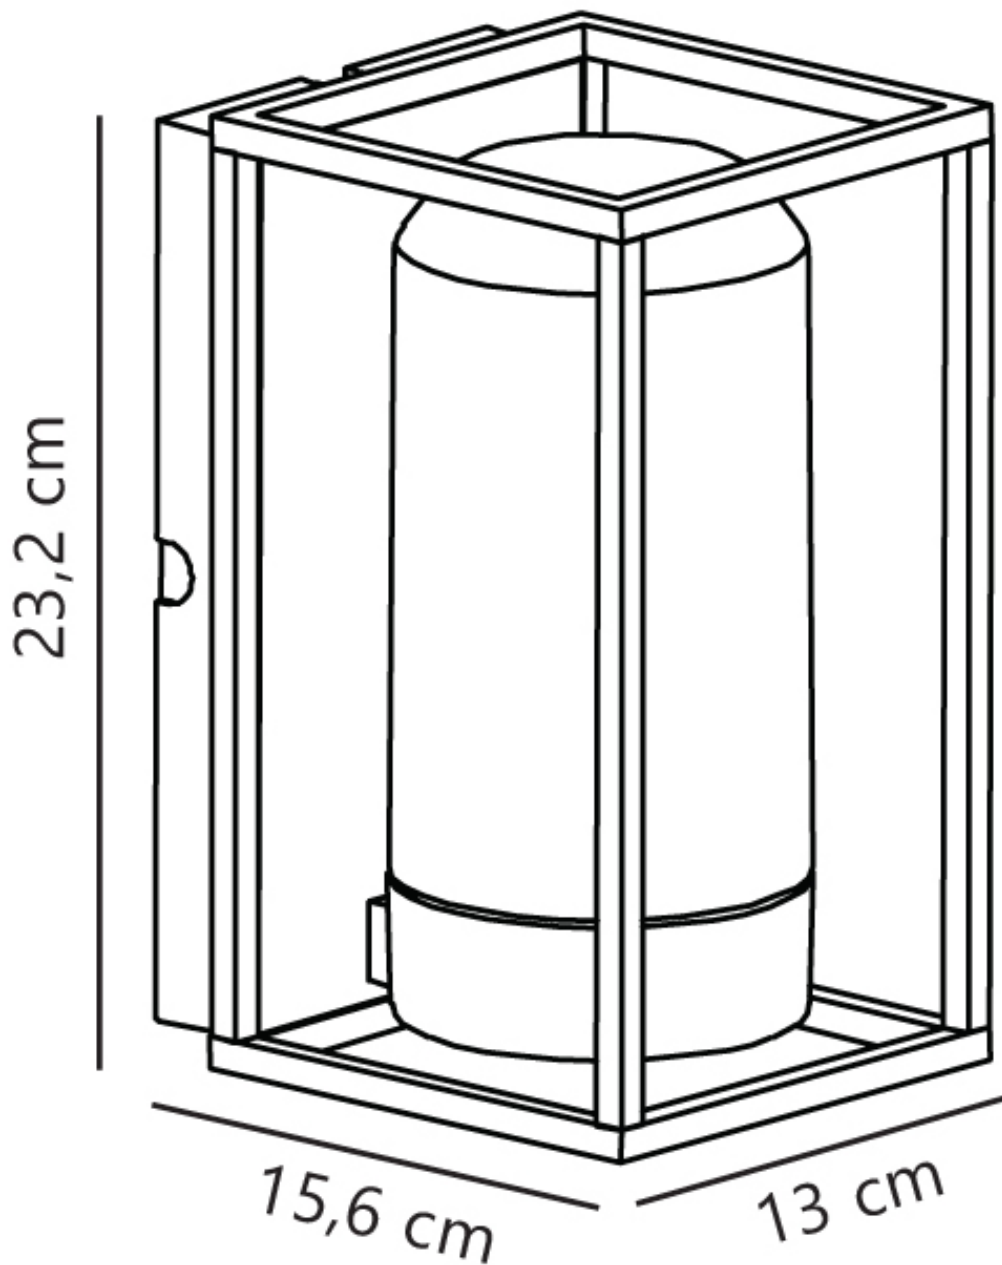

Nordlux - Griffin - 2218131047 - Black Smoked IP44 Outdoor Half Lantern Wall Light