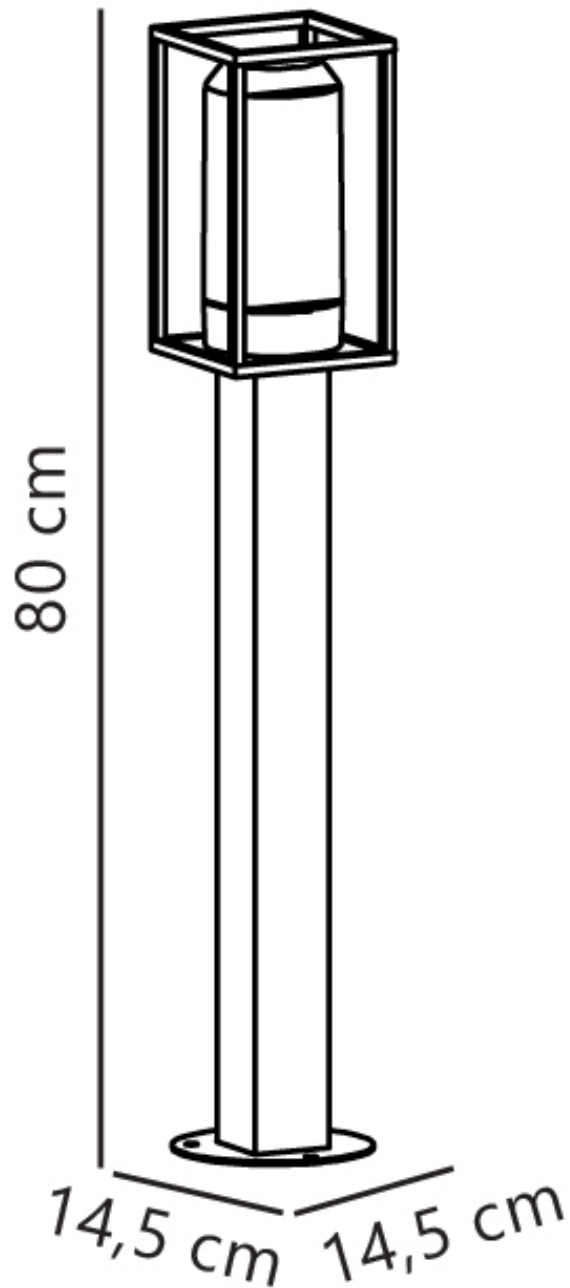

Nordlux - Griffin - 2218158047 - Black Smoked IP44 Outdoor Post Light

CONTACT