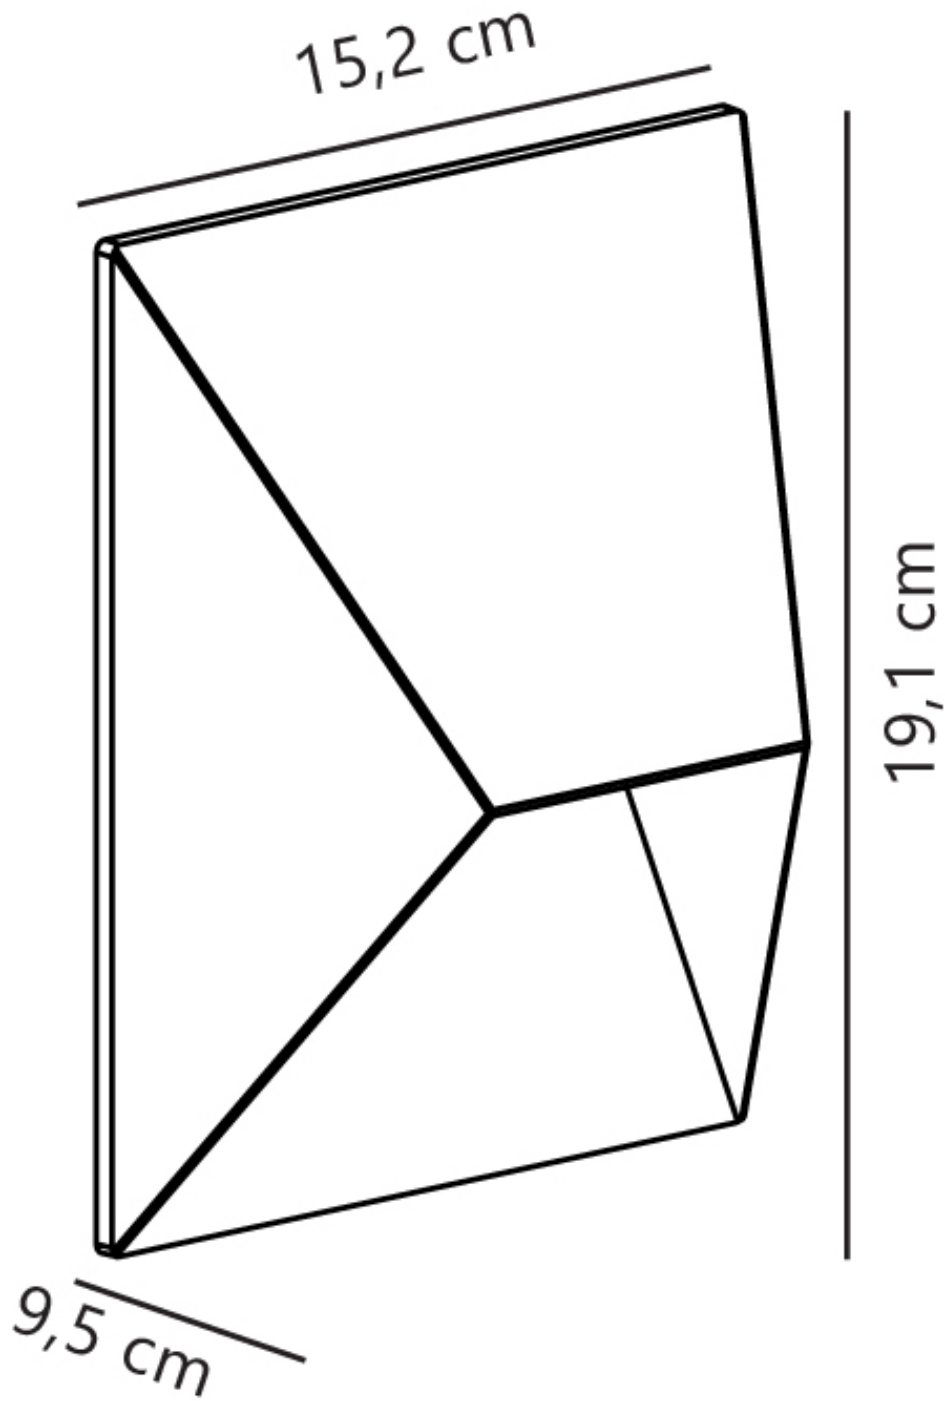

Nordlux - Pontio 15 - 2218171031 - Galvanized Steel Frosted Glass IP54 Outdoor Wall Washer Light

CONTACT