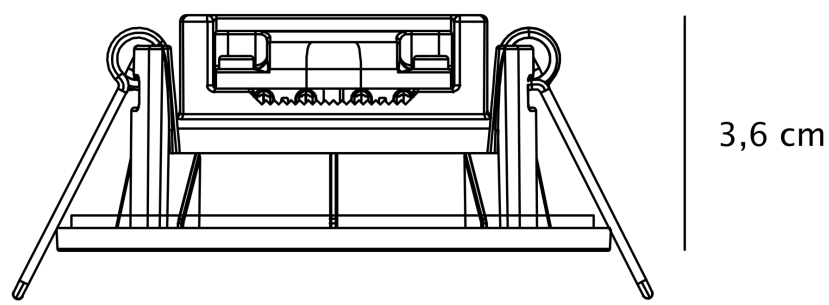

Nordlux - Leonis IP65 1-Kit 2700K - 2310016001 - LED White IP65 Bathroom Recessed Ceiling Downlight

Ø8,5 cm

Ø8,5 cm