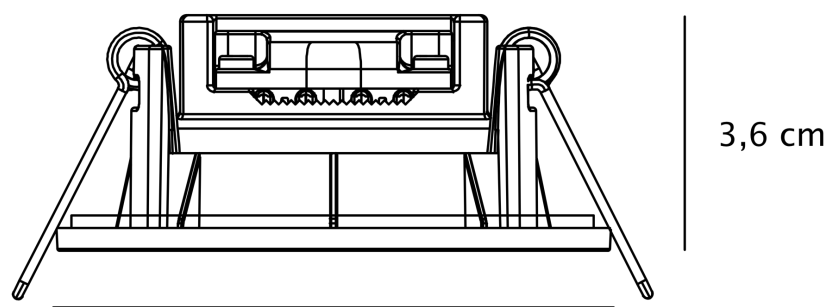

Nordlux - Leonis IP65 1-Kit 2700K - 2310016003 - LED Black IP65 Bathroom Recessed Ceiling Downlight

Ø8,5 cm

Ø8,5 cm