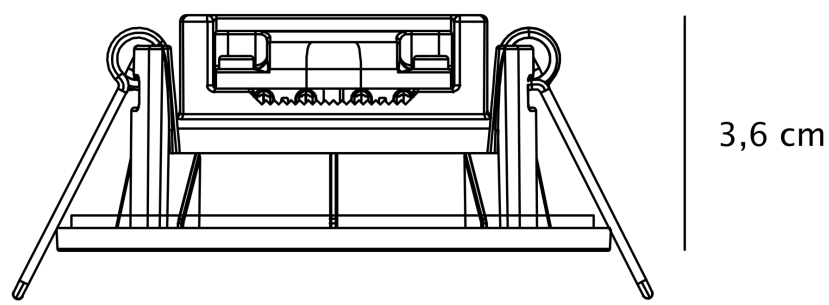

Nordlux - Leonis IP65 1-Kit 2700K - 2310016055 - LED Brushed Nickel IP65 Bathroom Recessed Ceiling Downlight

Ø8,5 cm

Ø8,5 cm