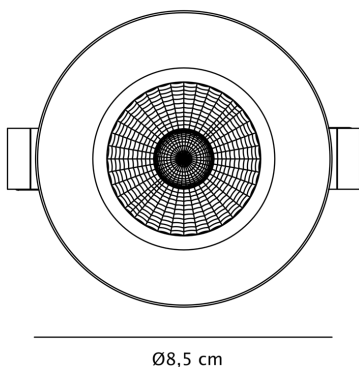

Nordlux - Set of 3 Fremont 3-Kit IP65 2700K - 2310036003 - LED Black IP65 Bathroom Recessed Ceiling Downlights

REFERENCE

- SKU: FCL-21934
- Supplier SKU: 2310036003
- Barcode: 5704924015236

DESCRIPTION

Fremont is a recessed LED spotlight with dimmable LEDs that can be tilted for a directional light.

Fremont has a long lifespan of 20,000 hours and emits a pleasant warm white light (2700 kelvin).

The high protection rating (IP65) means the spotlight is suitable for the bathroom.

CATEGORY

- Brand: Nordlux
- Family: Fremont
- Category: Bathroom Lighting / Recessed / Ceiling

APPEARANCE

- Base: Black Paint

DIMENSION

- Height: 54mm
- Diameter: 85mm
- Minimum cavity depth: 68mm
- Cut out size: 72mm
- Weight: .34kg

LIGHT SOURCE

- Lamp included: Yes
- Lamp detail: 3 x 4.5W LED (included)
- Dimmable
- Kelvin: 2700K (Warm White)
- Lumens: 345Lm
- Lamp hours: 25,000Hrs
- Colour render index: 80CRI
- Energy class: F
- Switch: No

SPECIFICATION

- Ingress protection: IP65
- Class: Class II - Double Insulated, No Earth
- Voltage: 240V

CONTACT