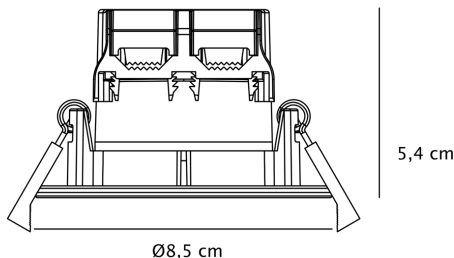

Nordlux - Set of 3 Fremont 3-Kit IP65 2700K - 2310036003 - LED Black IP65 Bathroom Recessed Ceiling Downlights

REFERENCE

- SKU: FCL-21934
- Supplier SKU: 2310036003
- Barcode: 5704924015236

DESCRIPTION

Fremont is a recessed LED spotlight with dimmable LEDs that can be tilted for a directional light.

Fremont has a long lifespan of 20,000 hours and emits a pleasant warm white light (2700 kelvin).

The high protection rating (IP65) means the spotlight is suitable for the bathroom.

CATEGORY

- Brand: Nordlux
- Family: Fremont
- Category: Bathroom Lighting / Recessed / Ceiling

APPEARANCE

- Base: Black Paint

DIMENSION

- Height: 54mm
- Diameter: 85mm
- Minimum cavity depth: 68mm
- Cut out size: 72mm
- Weight: .34kg

LIGHT SOURCE

- Lamp included: Yes
- Lamp detail: 3 x 4.5W LED (included)
- Dimmable
- Kelvin: 2700K (Warm White)
- Lumens: 345Lm
- Lamp hours: 25,000Hrs
- Colour render index: 80CRI
- Energy class: F
- Switch: No

SPECIFICATION

- Ingress protection: IP65
- Class: Class II - Double Insulated, No Earth
- Voltage: 240V

CONTACT