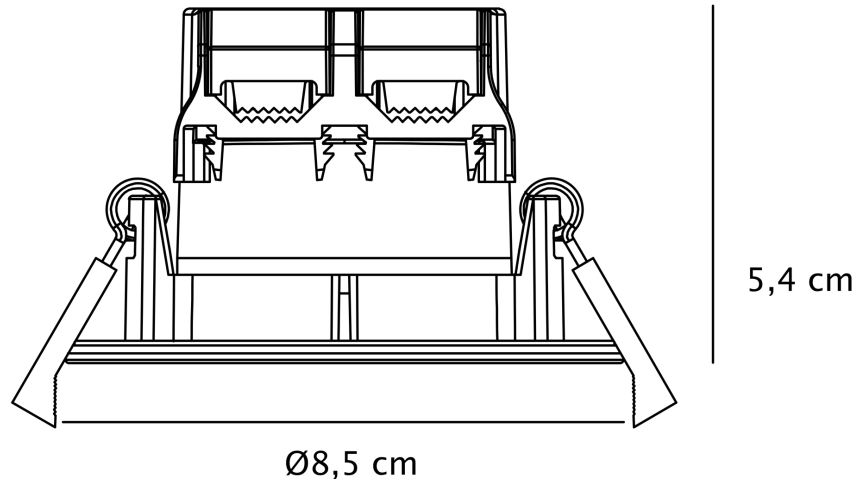

Nordlux - Set of 3 Fremont 3-Kit IP65 2700K - 2310036032 - LED Steel IP65 Bathroom Recessed Ceiling Downlights