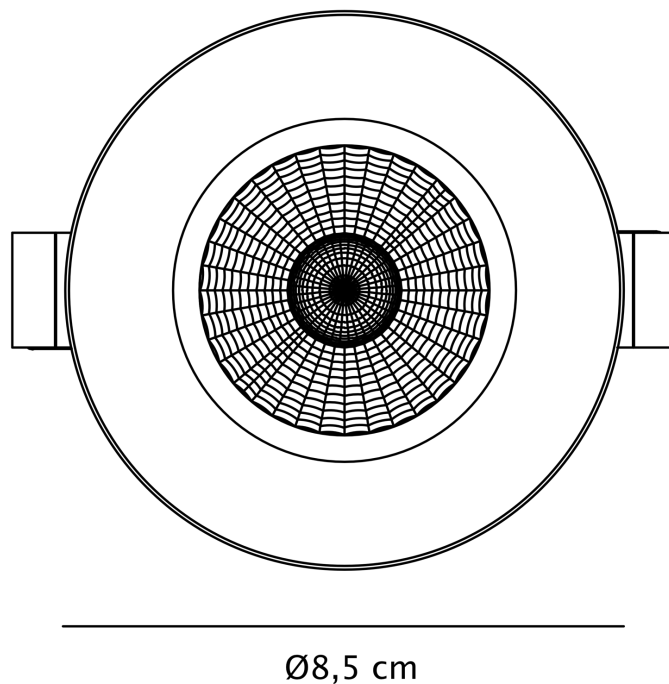

Nordlux - Set of 3 Fremont 3-Kit IP65 2700K - 2310036032 - LED Steel IP65 Bathroom Recessed Ceiling Downlights