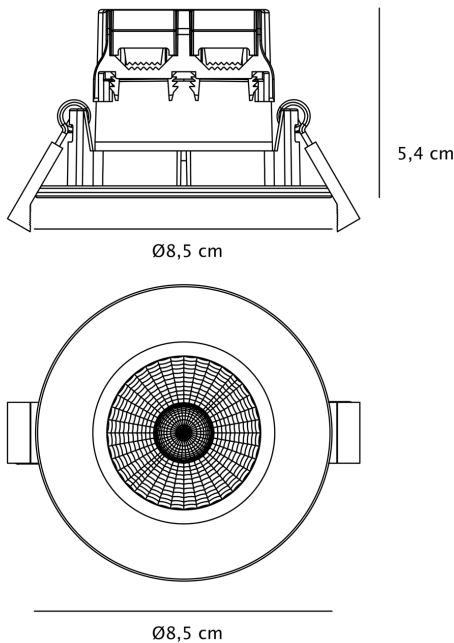

SPECIFICATION

- Ingress protection: IP65
- Class: Class II - Double Insulated, No Earth
- Voltage: 240V