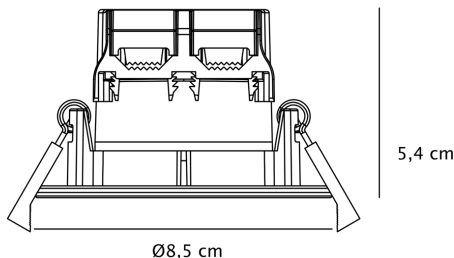

Nordlux - Set of 3 Fremont 3-Kit IP65 4000K - 2310056032 - LED Steel IP65 Bathroom Recessed Ceiling Downlights

REFERENCE

- SKU: FCL-21941
- Supplier SKU: 2310056032
- Barcode: 5704924015229

DESCRIPTION

Fremont is a recessed LED spotlight with dimmable LEDs that can be tilted for a directional light.

Fremont has a long lifespan of 20,000 hours and emits a cold white light (4000 kelvin).

The high protection rating (IP65) means the spotlight is suitable for the bathroom.

CATEGORY

- Brand: Nordlux
- Family: Fremont
- Category: Bathroom Lighting / Recessed / Ceiling

APPEARANCE

- Base: Brushed Steel Plate

DIMENSION

- Height: 54mm
- Diameter: 85mm
- Minimum cavity depth: 68mm
- Cut out size: 72mm
- Weight: .34kg

LIGHT SOURCE

- Lamp included: Yes
- Lamp detail: 3 x 4.5W LED (included)
- Dimmable
- Kelvin: 4000K (Cool White)
- Lumens: 380Lm
- Lamp hours: 25,000Hrs
- Colour render index: 80CRI
- Energy class: F
- Switch: No

SPECIFICATION

- Ingress protection: IP65
- Class: Class II - Double Insulated, No Earth
- Voltage: 240V

CONTACT