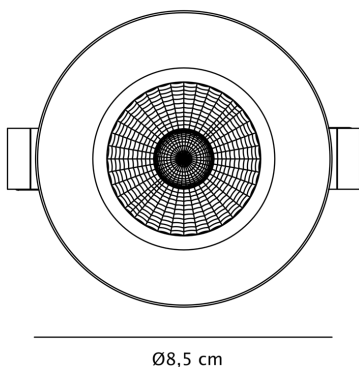

Nordlux - Set of 3 Fremont 3-Kit IP65 4000K - 2310056032 - LED Steel IP65 Bathroom Recessed Ceiling Downlights

REFERENCE

- SKU: FCL-21941
- Supplier SKU: 2310056032
- Barcode: 5704924015229

DESCRIPTION

Fremont is a recessed LED spotlight with dimmable LEDs that can be tilted for a directional light.

Fremont has a long lifespan of 20,000 hours and emits a cold white light (4000 kelvin).

The high protection rating (IP65) means the spotlight is suitable for the bathroom.

CATEGORY

- Brand: Nordlux
- Family: Fremont
- Category: Bathroom Lighting / Recessed / Ceiling

APPEARANCE

- Base: Brushed Steel Plate

DIMENSION

- Height: 54mm
- Diameter: 85mm
- Minimum cavity depth: 68mm
- Cut out size: 72mm
- Weight: .34kg

LIGHT SOURCE

- Lamp included: Yes
- Lamp detail: 3 x 4.5W LED (included)
- Dimmable
- Kelvin: 4000K (Cool White)
- Lumens: 380Lm
- Lamp hours: 25,000Hrs
- Colour render index: 80CRI
- Energy class: F
- Switch: No

SPECIFICATION

- Ingress protection: IP65
- Class: Class II - Double Insulated, No Earth
- Voltage: 240V

CONTACT