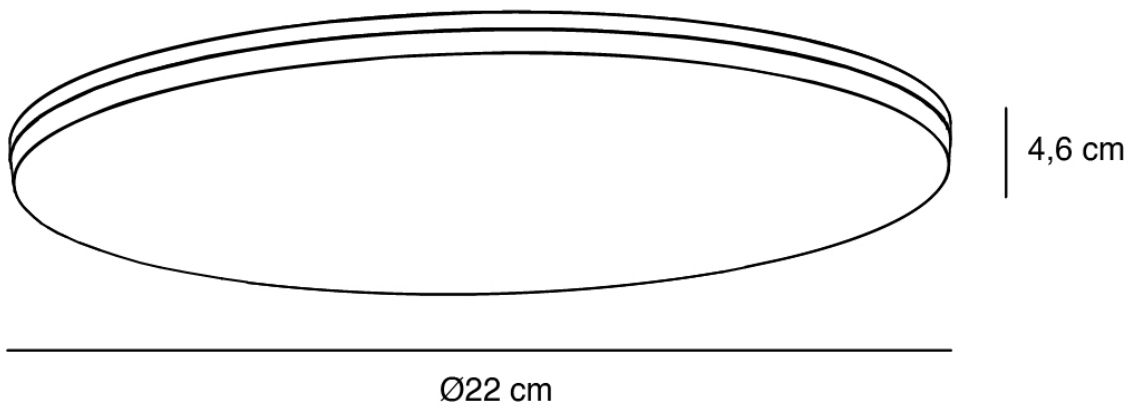

Nordlux - Vic - 2310106001 - LED White Flush Ceiling Light

CONTACT