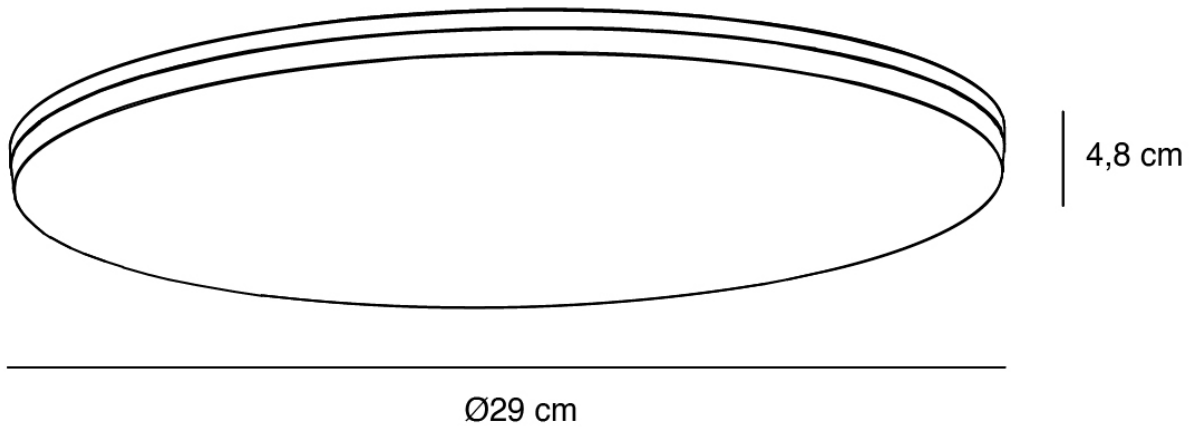

Nordlux - Vic - 2310126001 - LED White Flush Ceiling Light

CONTACT