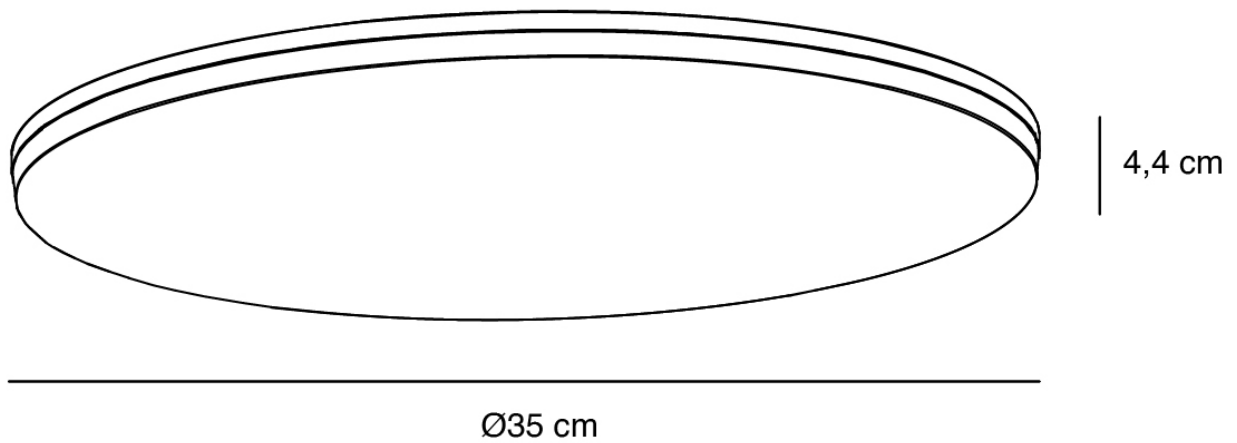

Nordlux - Vic - 2310146001 - LED White Flush Ceiling Light

CONTACT