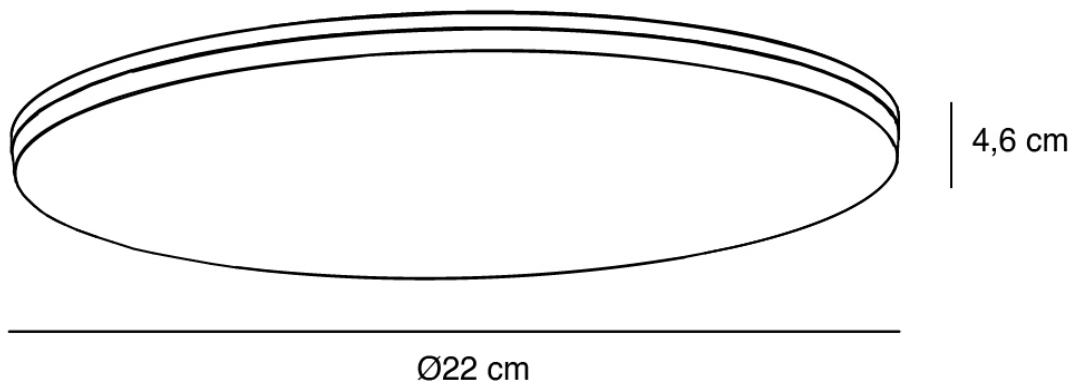

Nordlux - Vic - 2310156001 - LED White Flush Ceiling Light

CONTACT